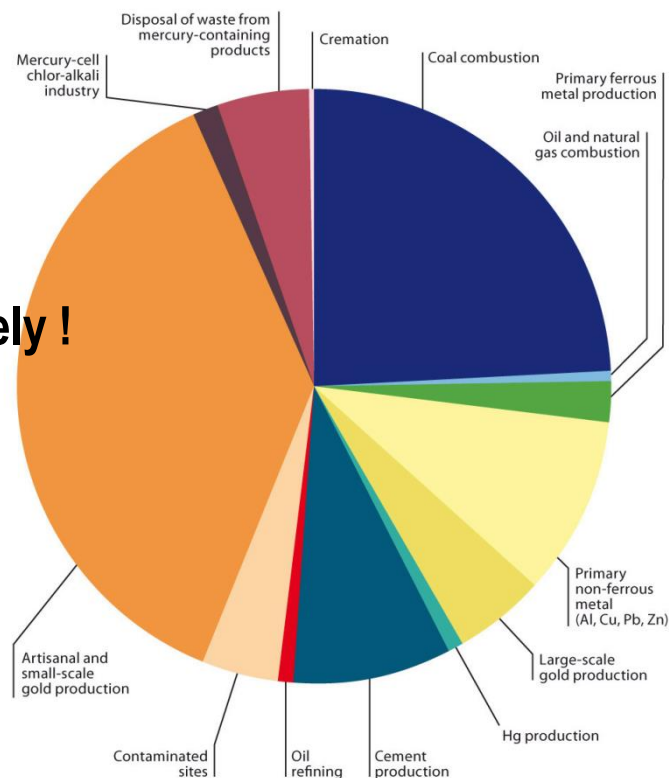

REMONDIS QR, Germany

That is self-evident

- ... environmentally sound mercury waste transport, storage & treatment
- ... 100% transparency of all waste-streams (traceability)
- ... proper documentation considering Worldwide and European laws & legislation

→ Experience in mercury waste management & treatment for 30 years!

REMONDIS QR, Germany

... promotes “**Collect mercury waste local – treat central**” because

- ... **Basel Convention works !**

- ...

-

BASEL CONVENTION

*the world environmental
agreement on wastes*

REMONDIS QR, Germany

... promotes **“Collect mercury waste local – treat central”** because

- ... Basel Convention works

- ... **you cannot avoid transport completely !**

-

Relative contributions to estimated emissions to air from anthropogenic sources in 2010.

Data source: *Global Mercury Assessment 2013: Sources, emission, releases and environmental transport*; UNEP Chemicals Branch: Geneva, CH